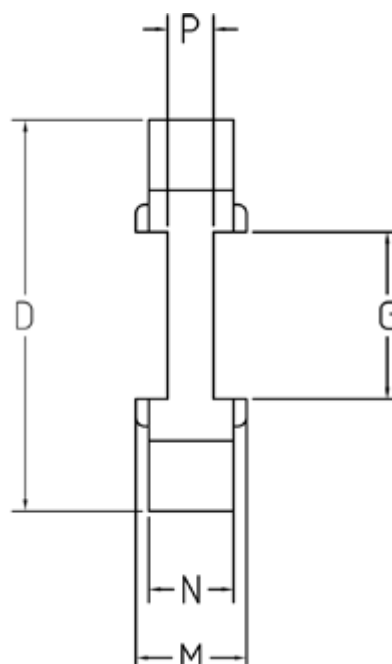

Data Sheet

Article number: 333500902

Description: Element Klonex ES 19/24
Red spider 98 Sh A

Measures

D = 20
G = 7,2
M = 10
N = 8
P = 2.0